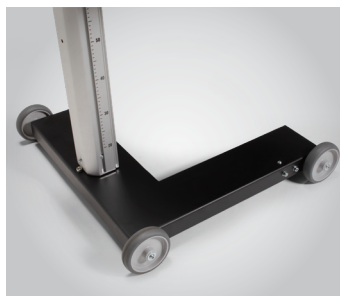

# HEADLIGHT TESTER

- 131-HA** Analogue, suitable for left hand drive (LHD), right hand drive (RHD), European type
- 311-HA** Photodiodes, suitable for left hand drive (LHD), European type
- 321-HA** Photodiodes, suitable for right hand drive (RHD), European type
- 433-HA** Camera, suitable for left hand drive (LHD), right hand drive (RHD), European and American type and calibration functions for Matrix LED, DLA, ILS

## Base

- Same base for wheel and rails for all versions
- Easy adjustment of the planarity
- Column rotation +/- 5° on technopolymer bearings

## Column

- Adjustment range - above door from center of lens 250-1500 mm
- Counterweight for stable test position
- Sliding with four wheels equipped with ball bearings
- Ergonomic driving handle