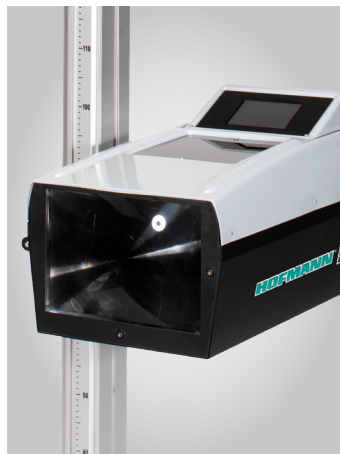

## Base

- Same base for wheel and rails for all versions
- Easy adjustment of the planarity
- Column rotation +/- 5° on technopolymer bearings

## Column

- Adjustment range - above door from center of lens 250-1500 mm
- Counterweight for stable test position
- Sliding with four wheels equipped with ball bearings
- Ergonomic driving handle

## Optical chamber

- Unique structure for all technologies
- Powder coated steel body, color black
- Cover in thermoformed plastic material, color silver
- Large Fresnel lens protected with glass 280mm x 200mm
- Reverse display support
- Lithium battery (photodiodes and camera versions)